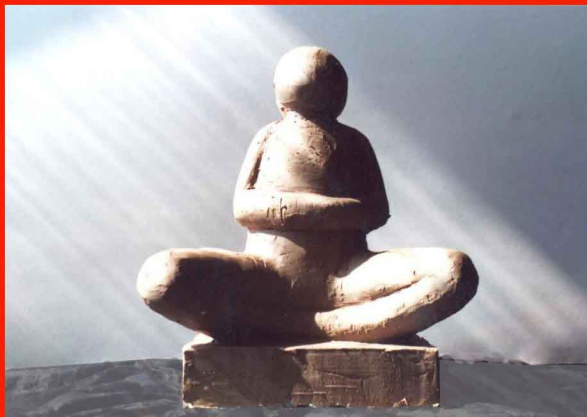

5.

/akrobat III/
/lotosový květ/

pískovec/šamot/výška 70/30 cm