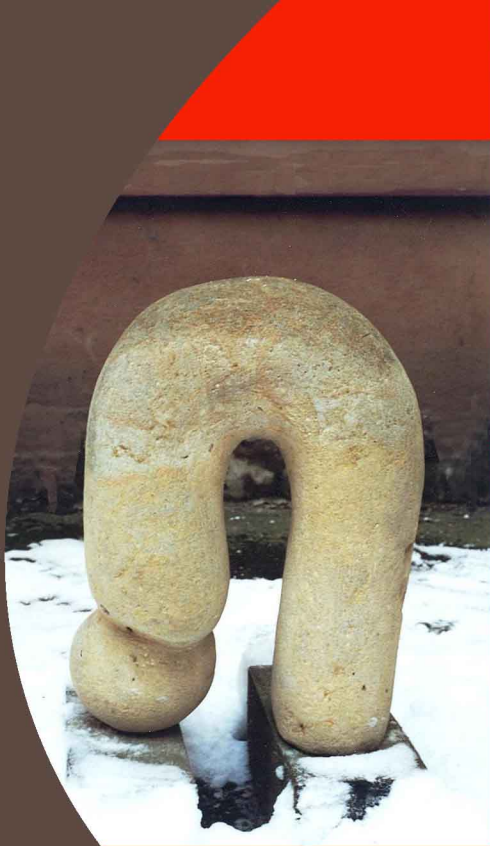

5.

/akrobat III/
/lotosový květ/

pískovec/šamot/výška 70/30 cm