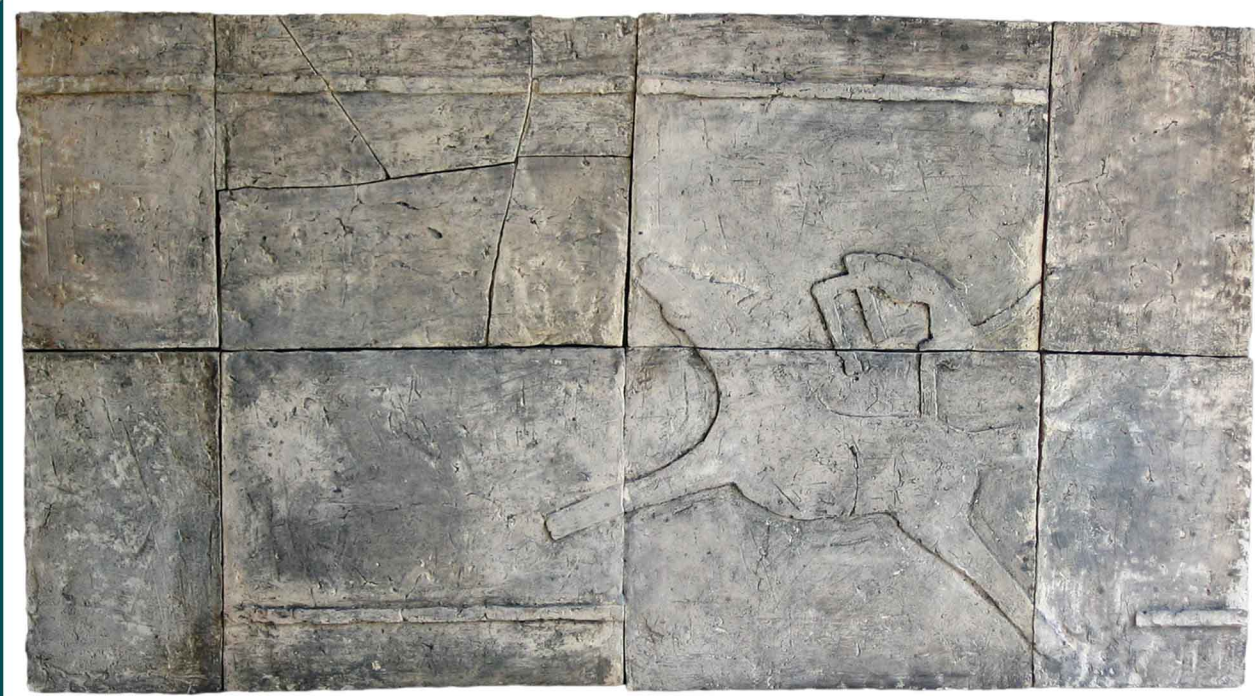

4.
/koňské
vykopávky/
a jeden akrobat

šamot, beton / 120x60, 70x40, 100x50