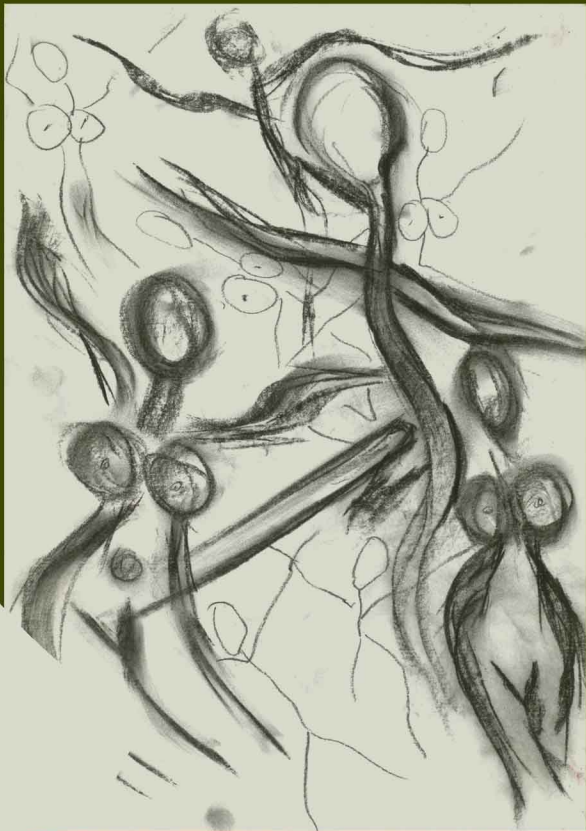

gabriela
maňáková

portfolio

The image features a dark, textured background with several overlapping circles in shades of brown and black. A prominent dark circle in the lower right contains the text "keramický design" in white. The overall composition is abstract and modern.

The image features a dark blue background with several overlapping circles in shades of blue and purple. A central, light blue speech bubble contains the text. The overall aesthetic is modern and minimalist.

interiérová
exteriérová
keramika

1.
zahradní
květináč

hrubá kamenina/průměr 35 cm

2.
nádobu/svítidlo
exteriérové

modelovaná kamenina/35 - 90 cm

3.
vása kanálka
na aranžování květin

modelovaná kamenina/výška 45 cm