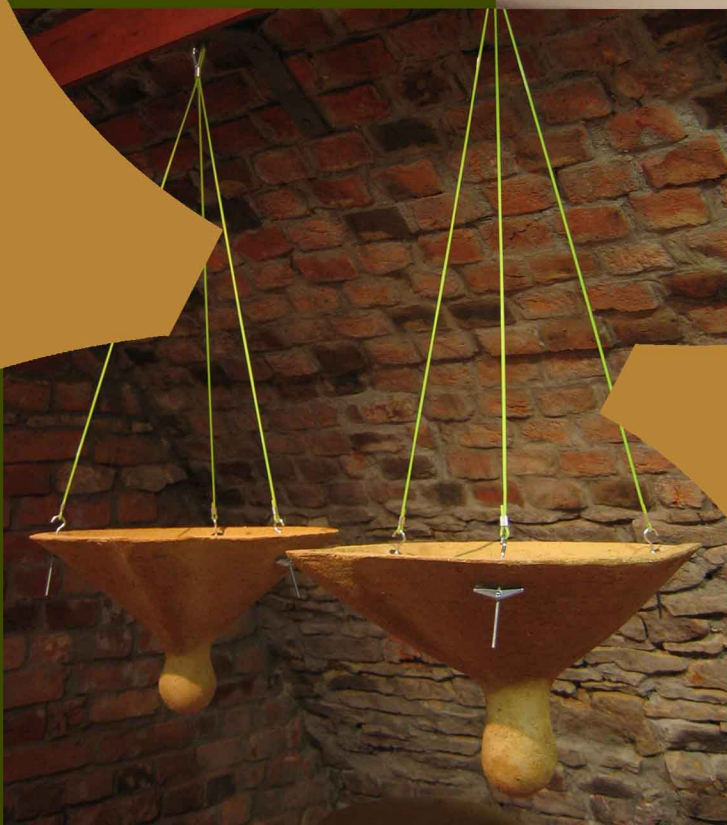

1.
zahradní
květináč

hrubá kamenina/průměr 35 cm