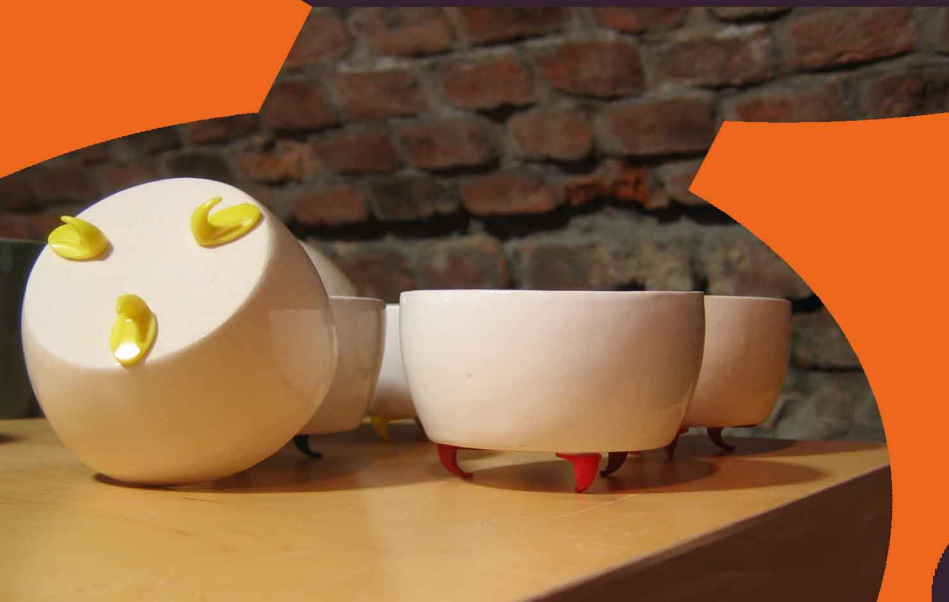

9.
hrnek / kalíšek
pohárek na whisky

litá kamenina / výška 5 - 9 cm