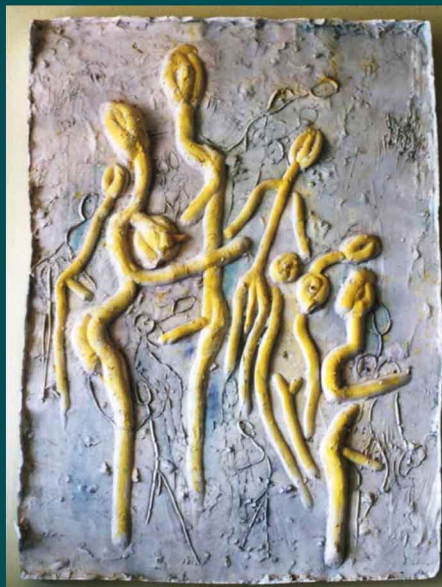

/je to tanec/

kolorovaná sádra/70x100